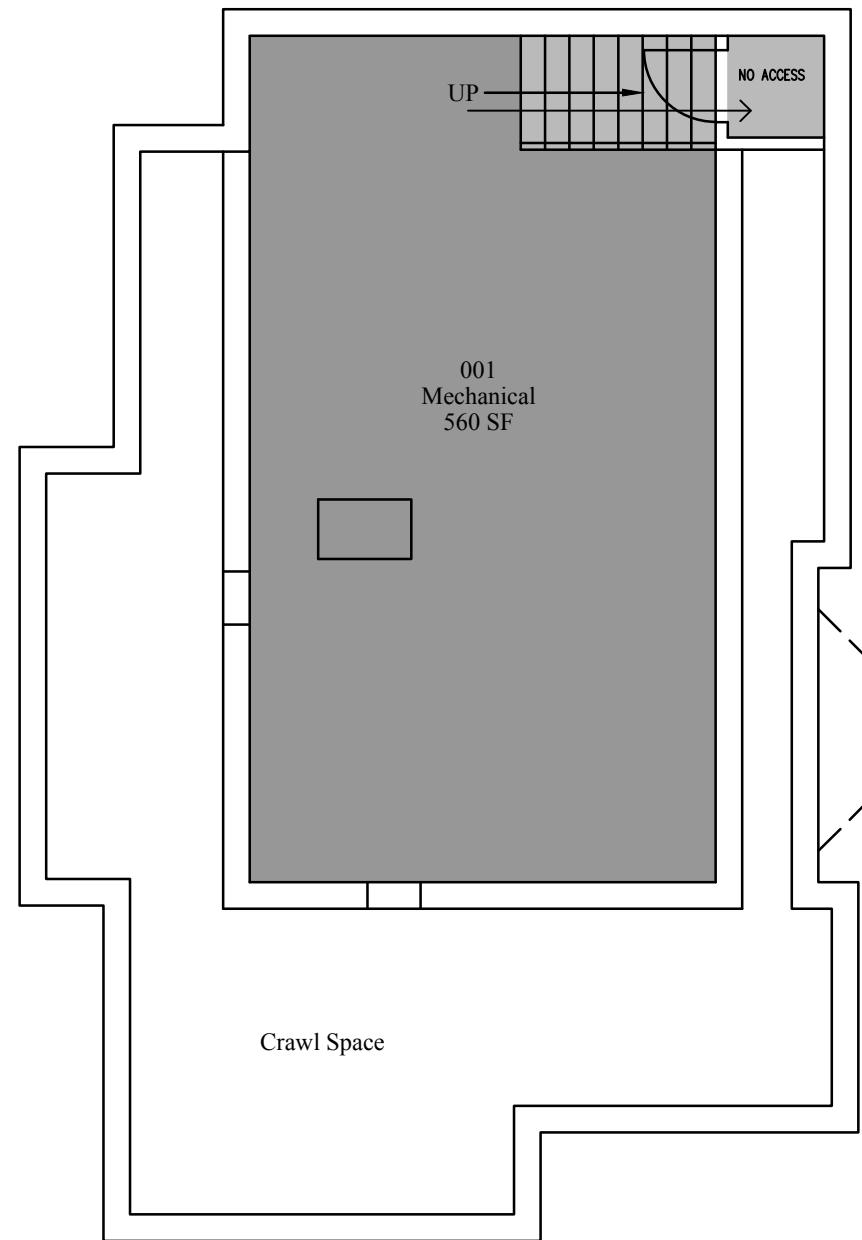

Residential Housing Legend

- Single
- Building Commons Space
- Building Support
- Circulation
- Emergency Egress

Synergy House 1006 North Weber - 1st Floor

02.25.2016
Not to Scale

Residential Housing Legend

- Single
- Double
- Building Support
- Circulation
- ← Emergency Egress

Synergy House 1006 North Weber - 2nd Floor

02.25.2016
Not to Scale

Residential Housing Legend

-  Building Support
-  Circulation
-  Emergency Egress

Synergy House 1006 North Weber - Basement

02.25.2016
Not to Scale