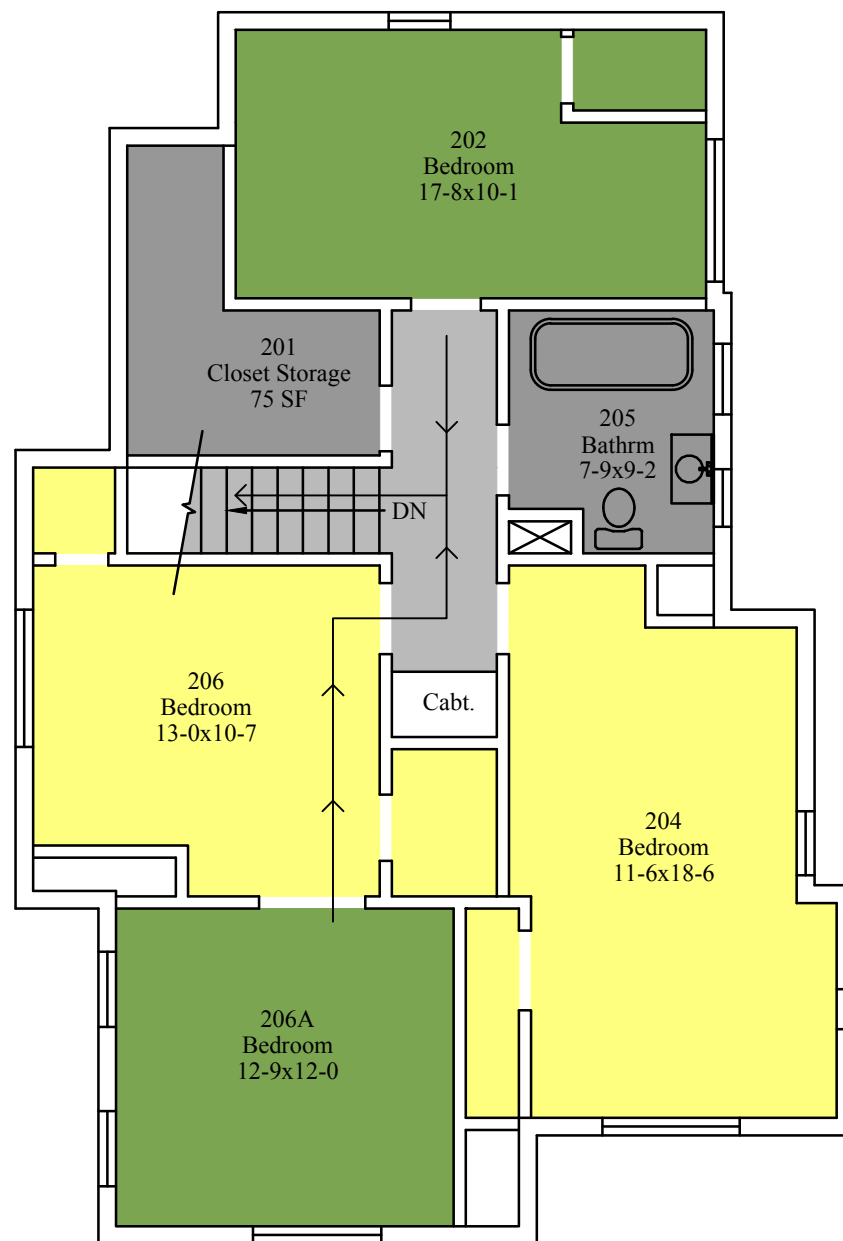

Residential Housing Legend

- Single
- Building Commons Space
- Building Support
- Circulation
- Emergency Egress

Synergy House 1006 North Weber - 1st Floor

02.25.2016
Not to Scale

Residential Housing Legend

- Single
- Double
- Building Support
- Circulation
- ← Emergency Egress

Synergy House 1006 North Weber - 2nd Floor

02.25.2016
Not to Scale

Residential Housing Legend

-  Building Support
-  Circulation
-  Emergency Egress

Synergy House 1006 North Weber - Basement

02.25.2016
Not to Scale